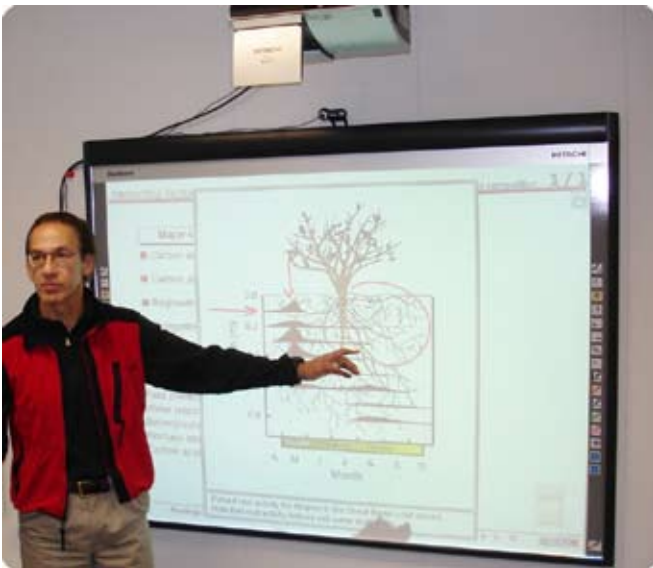

Enhance Science Education at the University of Idaho Through Hitachi

University of Idaho –

In a move that greatly enhances science laboratory technology, professors at the University of Idaho have chosen Hitachi StarBoards. The oldest public research university in the State, the college currently utilizes the Hitachi FXDUO77 interactive whiteboard, along with the award winning Hitachi CP-A100 3LCD projector as part of the Hitachi CP-A100+FXDUO bundle.

The University's Science department uses the Starboards for courses on geographical information systems (GIS) where various information such as soil types, species, forests and grasslands, and related geographical information can be shown in interacting layers of a landscape.

The University has also utilized StarBoards for numerous other applications. "We have one StarBoard that is being connected with a field campus where they are teaching ecology to fifth and sixth graders," stated Ronald Robberecht, Professor of Rangeland Ecology at the University of Idaho.

According to Robberecht his students have enjoyed the addition of the interactive whiteboard into lectures in the lab setting.

"Utilizing the StarBoard makes a difference to the students, they like it and it certainly adds value to the lectures. We can view ecological topics in a very interactive manner where images, videos, and text can be easily combined with the powerful dynamic annotation features of the Starboard."